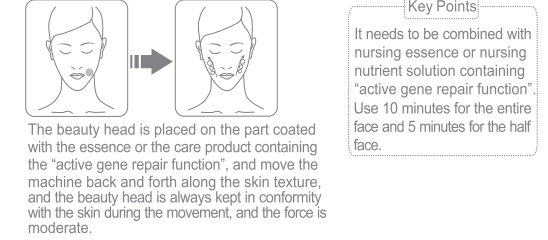

Leading-in