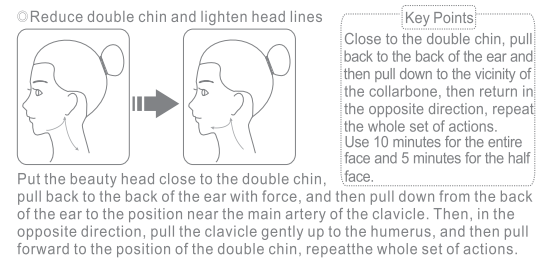

Dredge lymphatic care