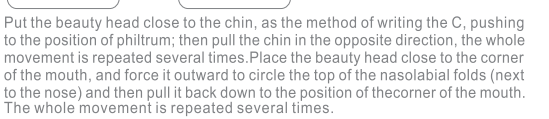

Reinventing the beautiful V-shaped face