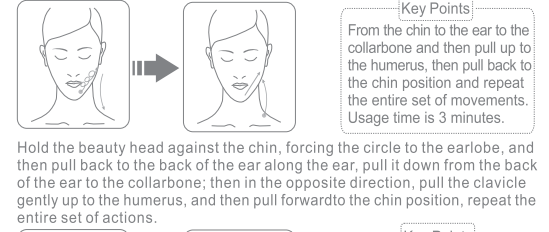

Reinventing the beautiful V-shaped face