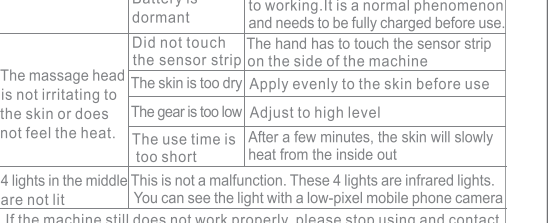

Reinventing the beautiful V-shaped face