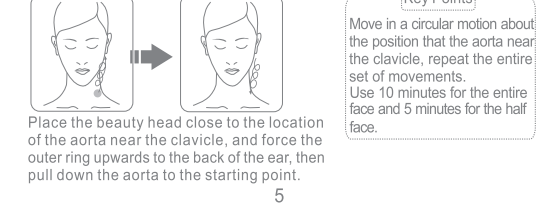

Dredge lymphatic care