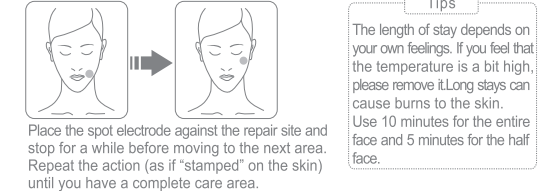

About this manual:

Safety Precautions

	Related content: Incorrect actions can lead to personal injury
	Related content: Incorrect operation can result in personal safety or property damage

Danger

Caution

- To prevent the occurrence of danger, do not use it with medical electronic equipment.
- It is strictly forbidden to use a person who has undergone cardiac surgery or a medical electronic device such as a pacemaker or an embedded defibrillator placed inside the body.
- For first-time use or sensitive skin, please try a small area of skin and confirm the condition of the skin before using.

Part Identification

How to Use

[Charging]

For the first time, please fully charge the machine before using it.

- Connect the machine to the charging cable, charger and plug in the household socket;
- During charging, the charging indicator lights up in red;
- When fully charged, the charging indicator lights up in green;
- Charging time takes approximately 3 hours.
- Fully charged for 3 hours;
- Depending on usage, the usage time will vary.

[Preparation before Use]

Tips:

[Operation]

[Nursing Method]

Repair key parts such as wrinkles, marks and spots

Leading-in

Dredge lymphatic care

Reinventing the beautiful V-shaped face

Fault Resolution

Maintenance

- Protect the appliance from moisture and do not place the appliance in a dishwasher or microwave oven.
- Please turn off the power before cleaning.
- This product is not waterproof and should not be immersed in water.
- Do not use sharp or corrosive, volatile thinner cleaners.
- It can be cleaned with a soft damp cloth and wiped with a soft, dry cloth.

After-sales