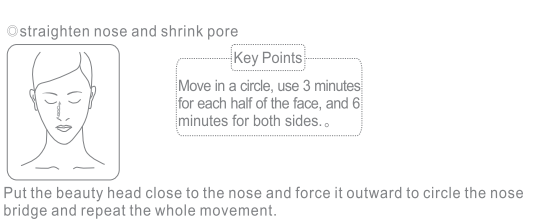

Reinventing the beautiful V-shaped face