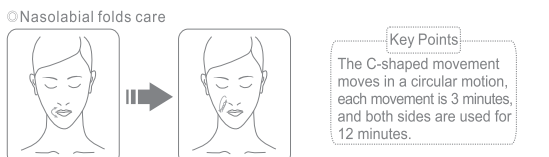

Reinventing the beautiful V-shaped face