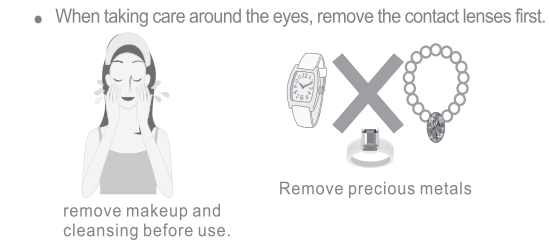

Tips:

[Operation]