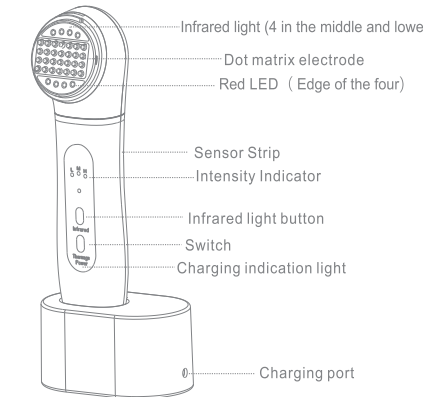

About this manual:

Safety Precautions

	Related content: Incorrect actions can lead to personal injury
	Related content: Incorrect operation can result in personal safety or property damage

Danger

Caution

- To prevent the occurrence of danger, do not use it with medical electronic equipment.
- It is strictly forbidden to use a person who has undergone cardiac surgery or a medical electronic device such as a pacemaker or an embedded defibrillator placed inside the body.
- For first-time use or sensitive skin, please try a small area of skin and confirm the condition of the skin before using.

Part Identification

How to Use

[Charging]

For the first time, please fully charge the machine before using it.

- Connect the machine to the charging cable, charger and plug in the household socket;
- During charging, the charging indicator lights up in red;
- When fully charged, the charging indicator lights up in green;
- Charging time takes approximately 3 hours.
- Fully charged for 3 hours;
- Depending on usage, the usage time will vary.

[Preparation before Use]