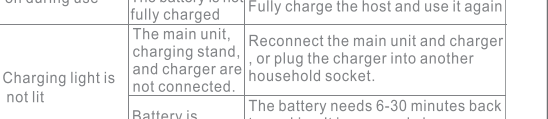

Reinventing the beautiful V-shaped face