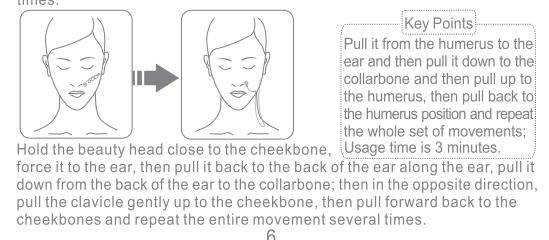

Reinventing the beautiful V-shaped face