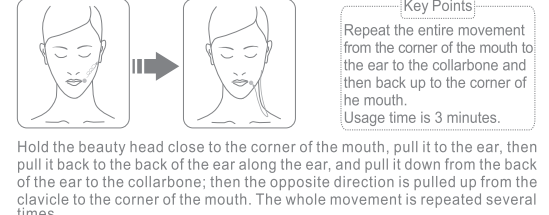

Reinventing the beautiful V-shaped face